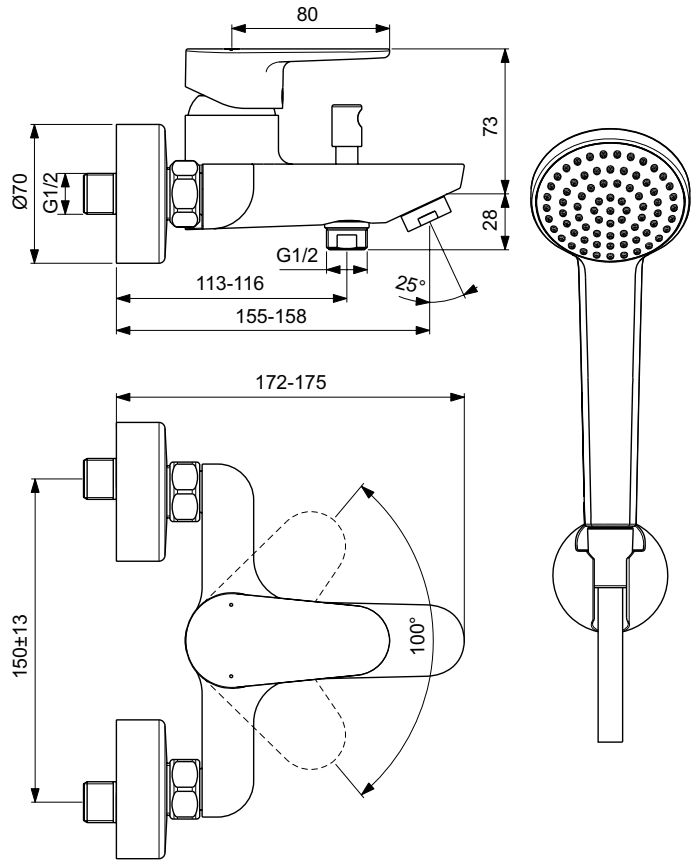

Ideal Standard

Cerafine O

Ideal Standard

Article-No.: BC706AA

Bath&shower mixer exposed with accessories

Cerafine O bath&shower mixer with 38 mm ceramic cartridge FirmaFlow with hot water limiter, Automatic diverter, Metal handle with red and blue indicator, Check valve, Standard S-connections, Aerator Perlator. With accessories: fixed wall bracket, 1F hand shower, metal shower hose 1500 mm.

Colour: AA - Chrome

Technology: FirmaFlow

More product details:

Type:	With Automatic diverter
Mounting:	Exposed
Operation Type:	Single lever
Style:	Contemporary
Accreditations:	DIN EN 817, DIN 4109 Gruppe 1
Operation Pressure (bar):	3
Net Weight (kg):	2,227
Material:	Chrome plated brass
Depth (mm):	175
Packaging Elements:	Mixer + Accessories
Certificate Number:	EN 817